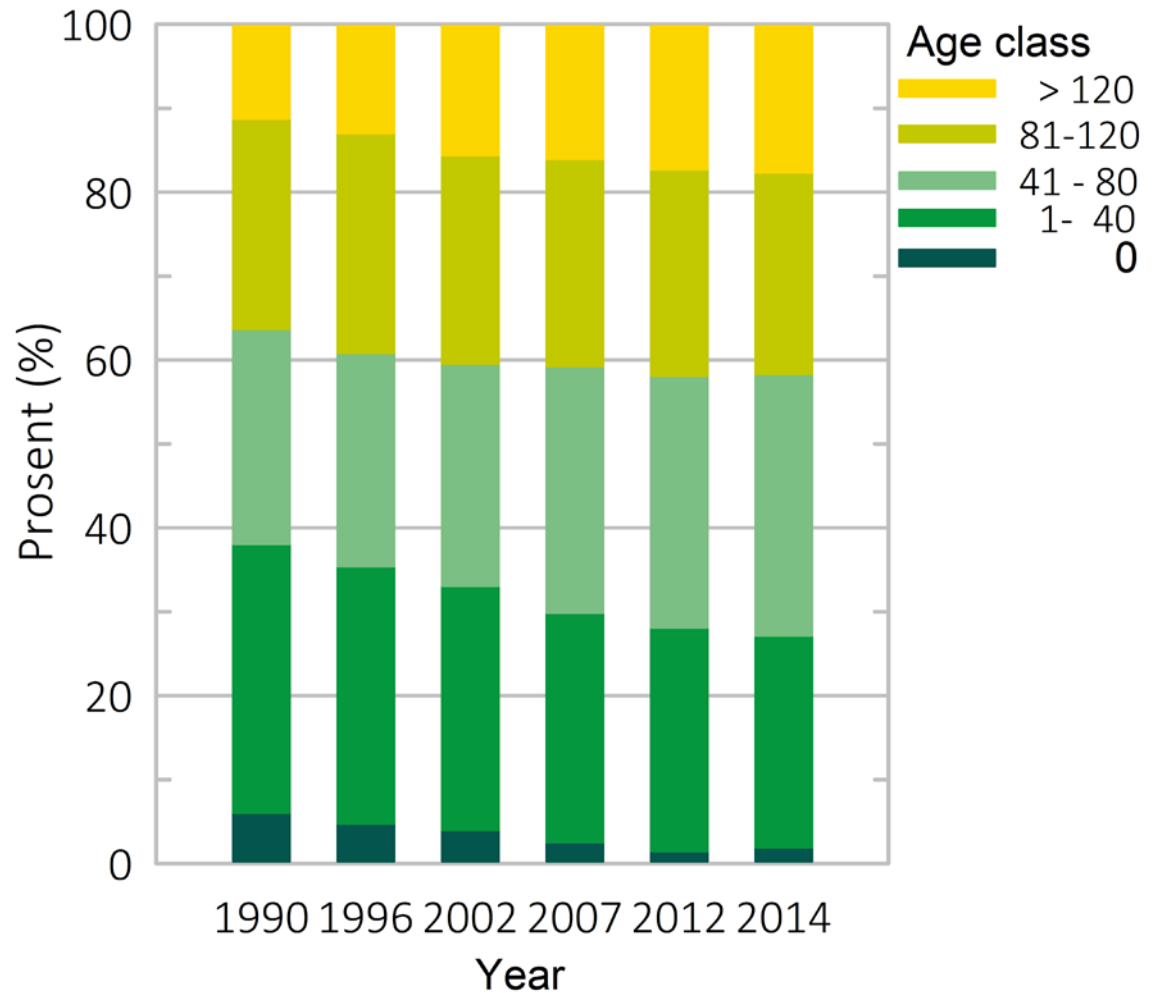

Tromsø, Norway 22-24 May 2017

Tromsø
-in Troms county

-372 km direct line
to Arctic circle
-about 9 hours drive

Norwegian National Forest Inventory

- Started in 1919
- Permanent plots: 22 000
- Visited by field crew: about 12 000
- 5-year rotation period

Troms 25 877 km²

Troms county:

Land area: 8 % of Norway's land area

Forest area: 6 % of Norway's forest area

Forest area

Norway 12.14 mill. ha

Troms 0.74 mill. ha

Norway:

- 95 % - forest management
- 4 % - protected forest area
- 1 % - other use

Troms county:

- 1 % of coniferous area in Norway
- 13 % of broad-leaved area in Norway

Age classes

1-40 years: decrease
> 120 years: increase