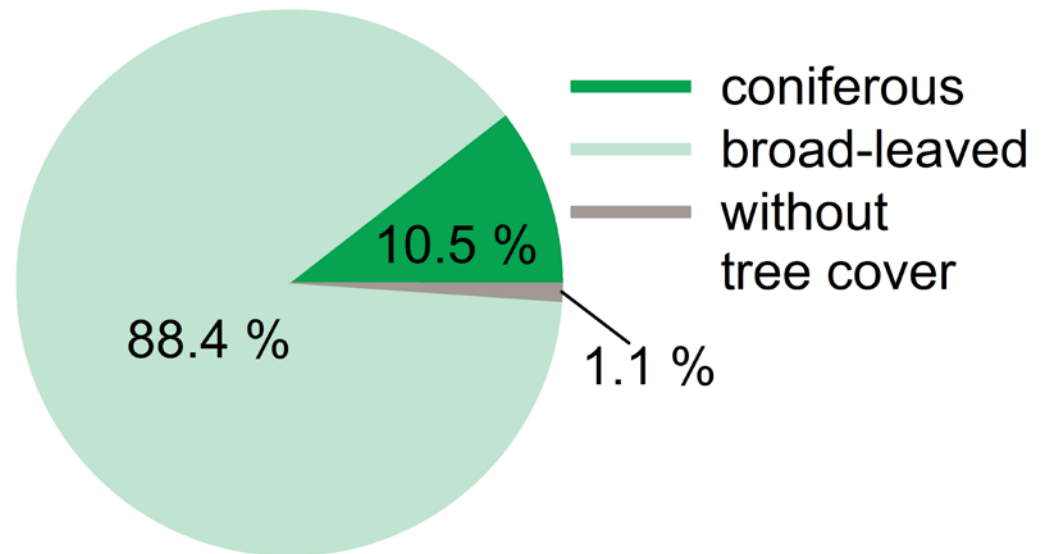

Troms 25 877 km²

Troms county:

Land area: 8 % of Norway's land area

Forest area: 6 % of Norway's forest area

Forest area

Norway 12.14 mill. ha

Troms 0.74 mill. ha

Norway:

- 95 % - forest management
- 4 % - protected forest area
- 1 % - other use

Troms county:

- 1 % of coniferous area in Norway
- 13 % of broad-leaved area in Norway

Age classes

1-40 years: decrease
> 120 years: increase