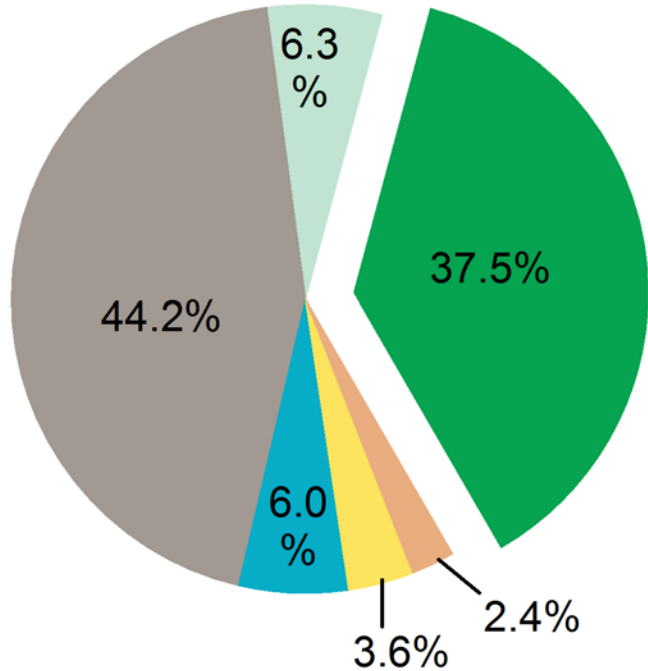

Tromsø, Norway 22-24 May 2017

Tromsø
-in Troms county

-372 km direct line
to Arctic circle
-about 9 hours drive

Norwegian National Forest Inventory

- Started in 1919
- Permanent plots: 22 000
- Visited by field crew: about 12 000
- 5-year rotation period

- Grid:
 - Area under coniferous limit 3x3 (Green)
 - Mountain area 3x9 (Blue)
 - Finnmark 9x9 (Red)

Land area

Norway 323 178 km²

- Forest area wood supply
- Other wooded land
- Bare land
- Water
- Agricultural land
- Other land