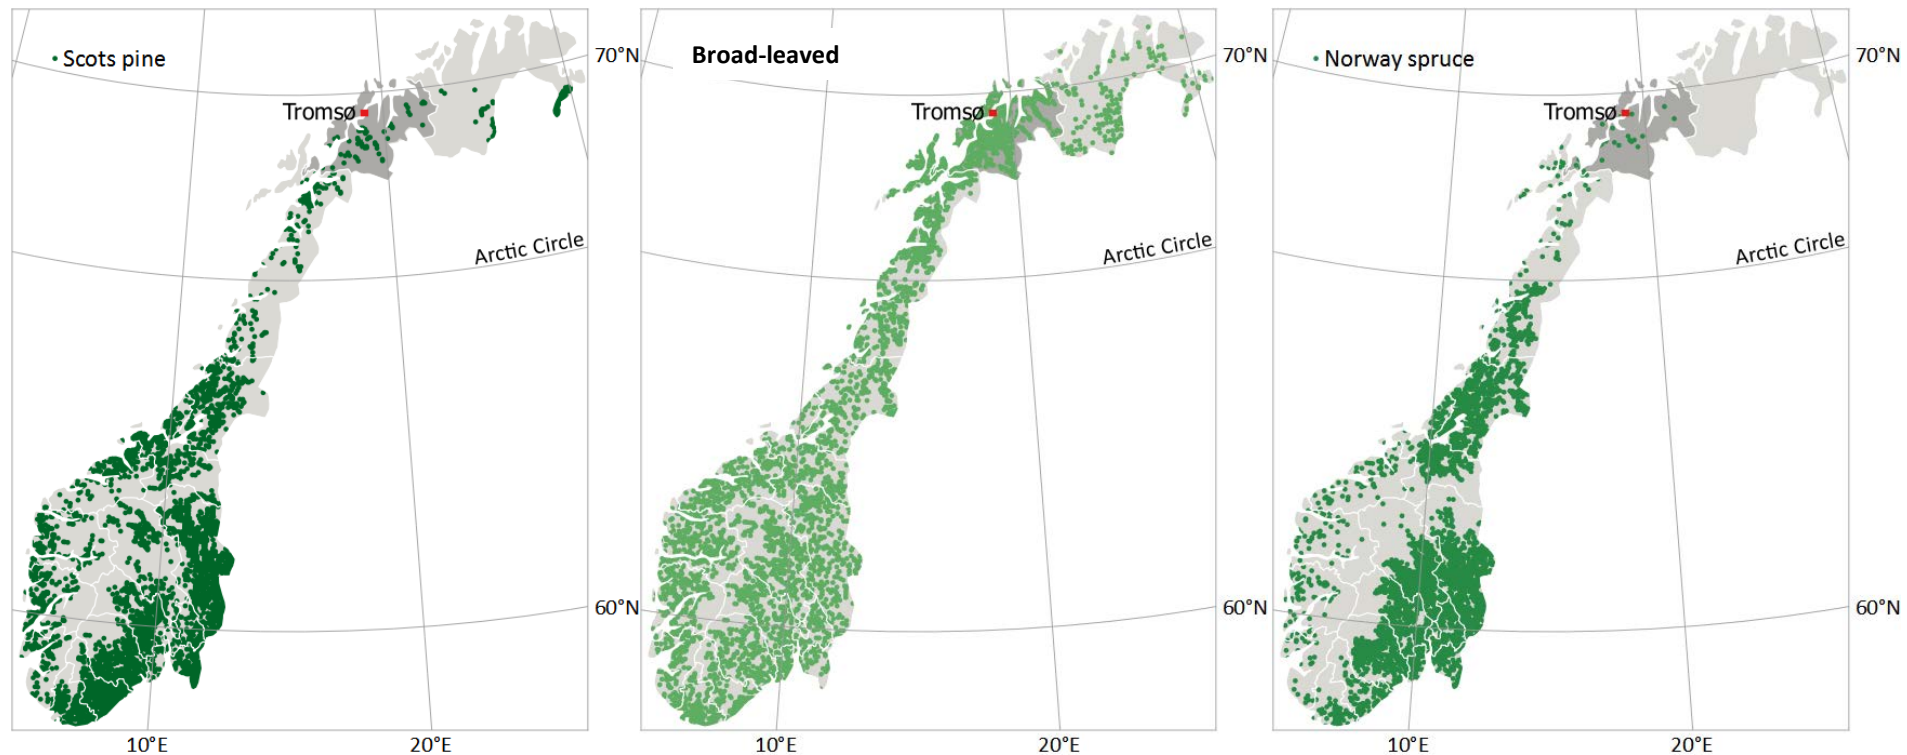

Tree species distribution