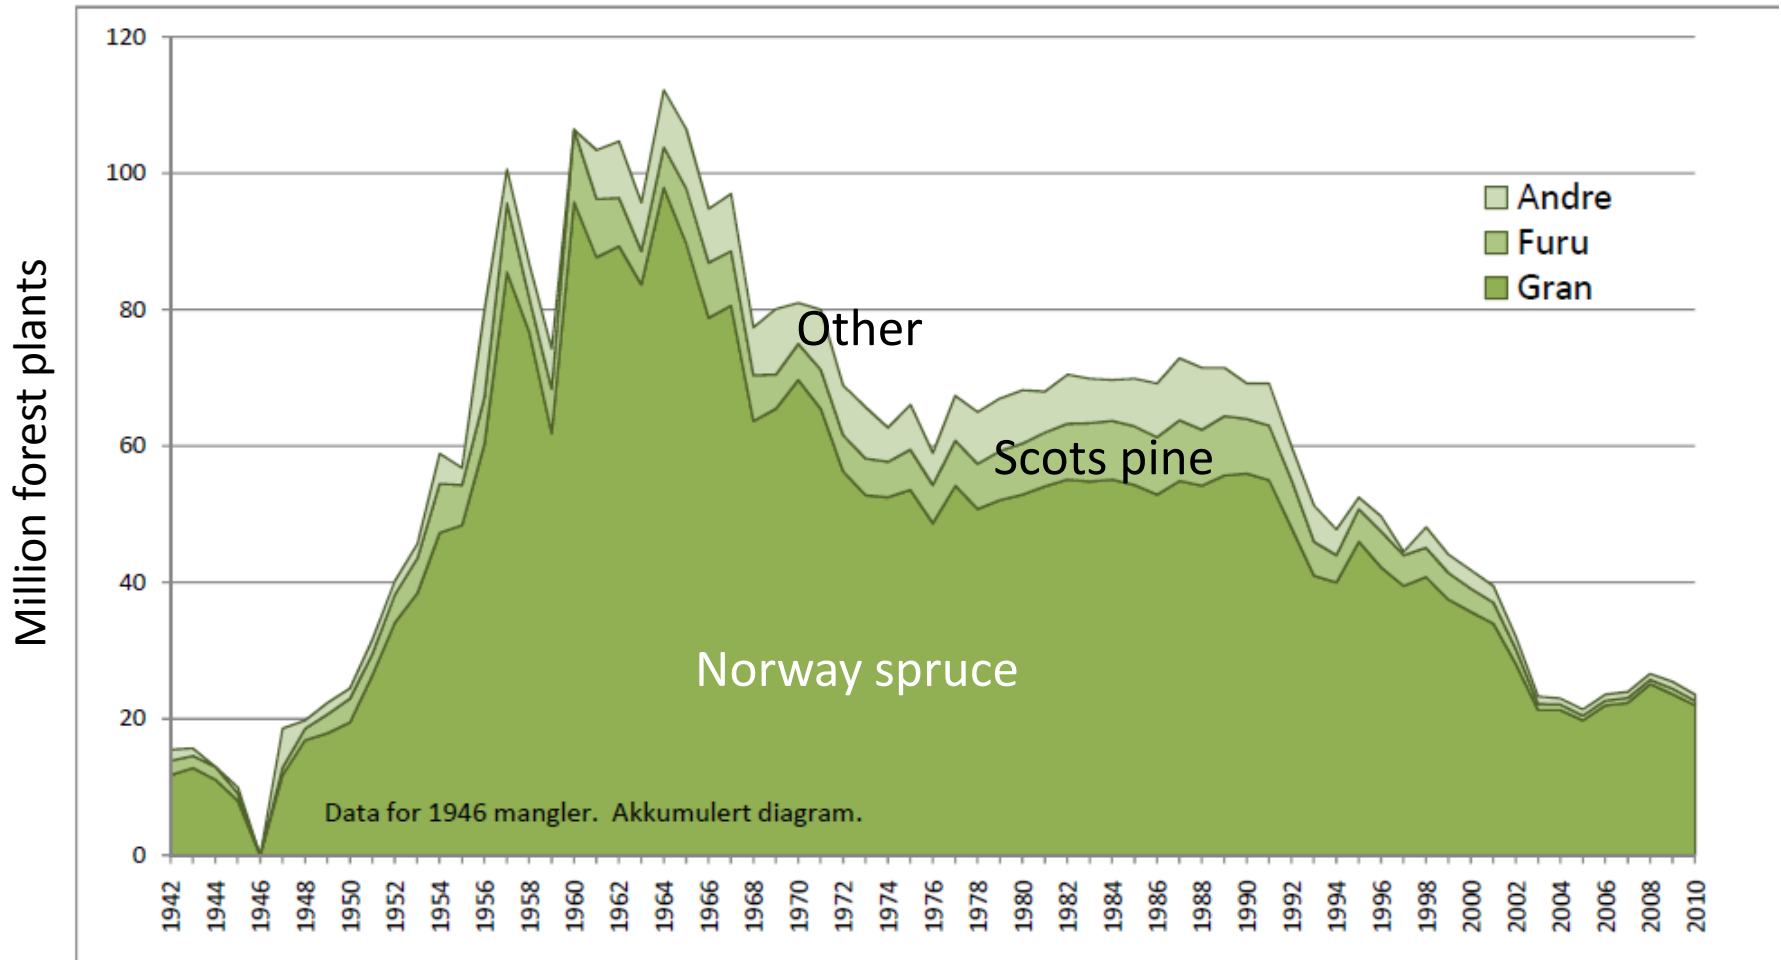

Number of forest plants sold in Norway