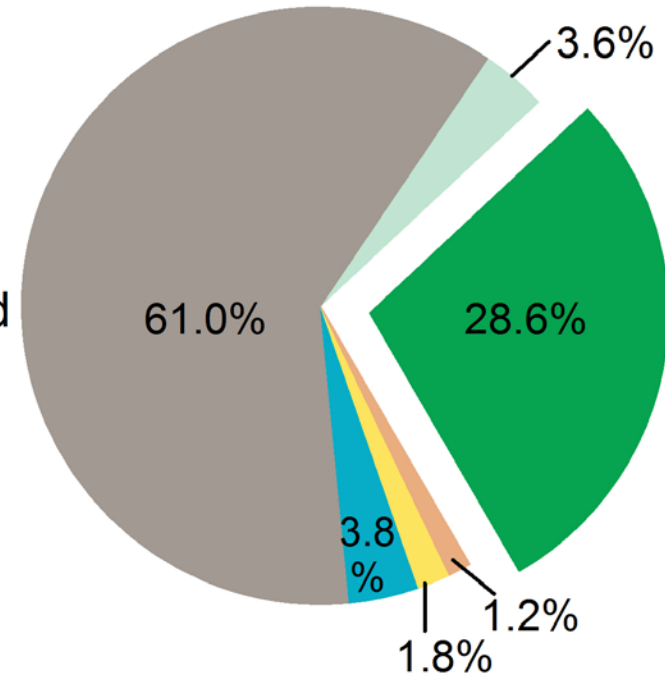

Tromsø, Norway 22-24 May 2017

Tromsø
-in Troms county

-372 km direct line
to Arctic circle
-about 9 hours drive

Norwegian National Forest Inventory

- Started in 1919
- Permanent plots: 22 000
- Visited by field crew: about 12 000
- 5-year rotation period

- Grid:
 - Area under coniferous limit 3x3 (Green)
 - Mountain area 3x9 (Blue)
 - Finnmark 9x9 (Red)

Land area

Norway 323 178 km²

- Forest area wood supply
- Other wooded land
- Bare land
- Water
- Agricultural land
- Other land

Troms 25 877 km²

Troms county:

Land area: 8 % of Norway's land area

Forest area: 6 % of Norway's forest area

Forest area

Norway 12.14 mill. ha

Troms 0.74 mill. ha

Norway:

- 95 % - forest management
- 4 % - protected forest area
- 1 % - other use

Troms county:

- 1 % of coniferous area in Norway
- 13 % of broad-leaved area in Norway

Age classes

1-40 years: decrease
> 120 years: increase