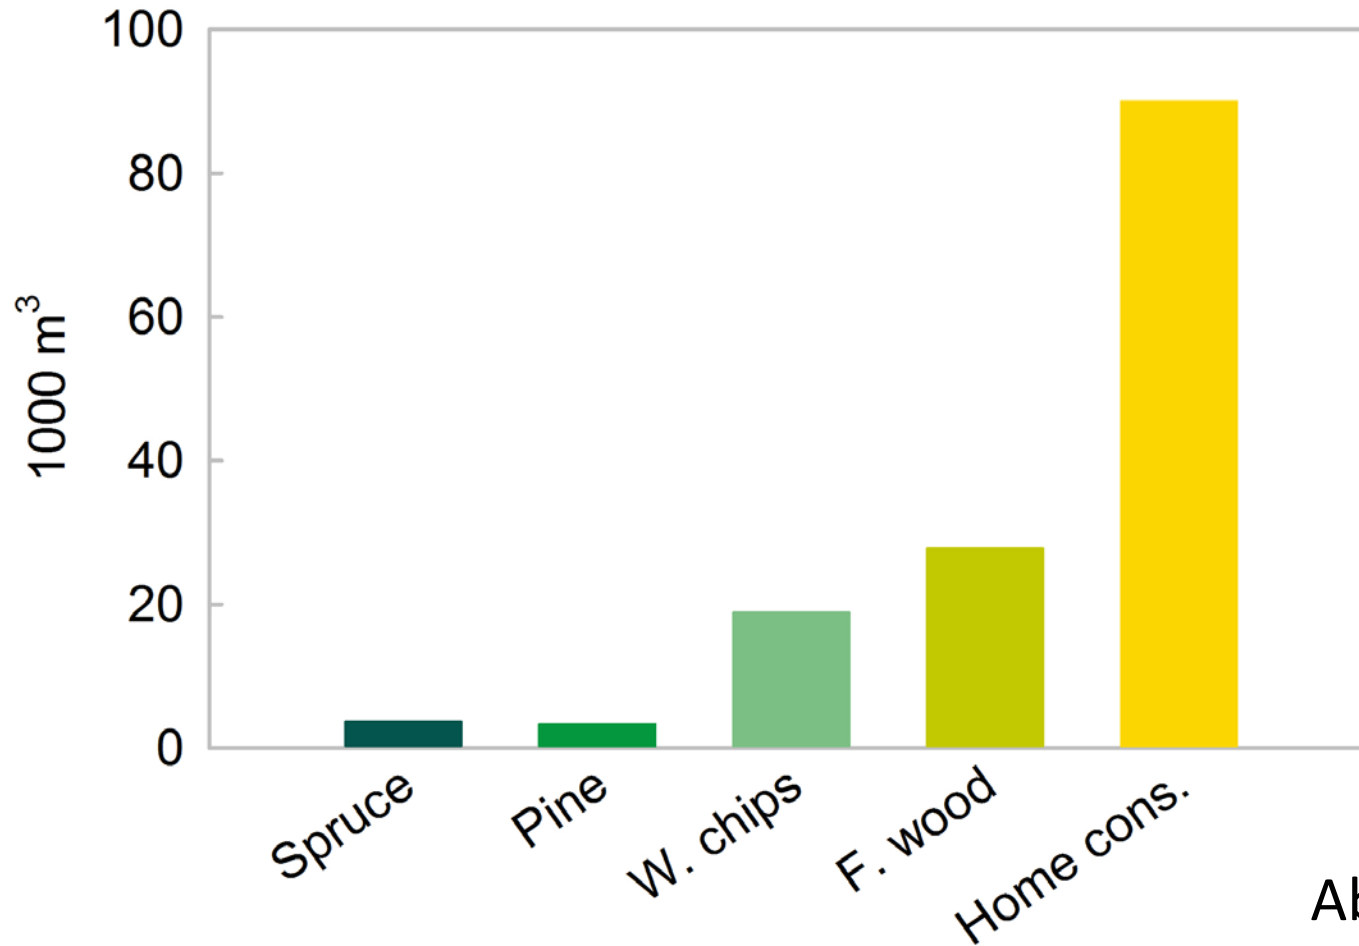

Tree species distribution

Number of forest plants sold in Norway

Growing stock, increment, fellings

Source: Norwegian Institute of Bioeconomy Research and Statistics Norway

Troms: growing stock 1930-2014

2014:
2.5% of growing
stock in Norway

Troms: Afforestation - Norway spruce

Hectar

Troms: Gross increment at $DBH_{1.3} \geq 5$ cm

2014

1.9 % of
gross increment
in Norway

Forskning.no

Epirrita spp.

Truls Lerdhal

Troms: Harvest for sale & home consumption: about 37 % of gross increment (2014)

About 150 000 m³

LULUCF: Net CO₂ removals: 24.3 mill. CO₂-eqv.
Offsets about 50% of 53.9 mill. tons emissions

Vestre Istind 1 489 m.a.s.l, Troms