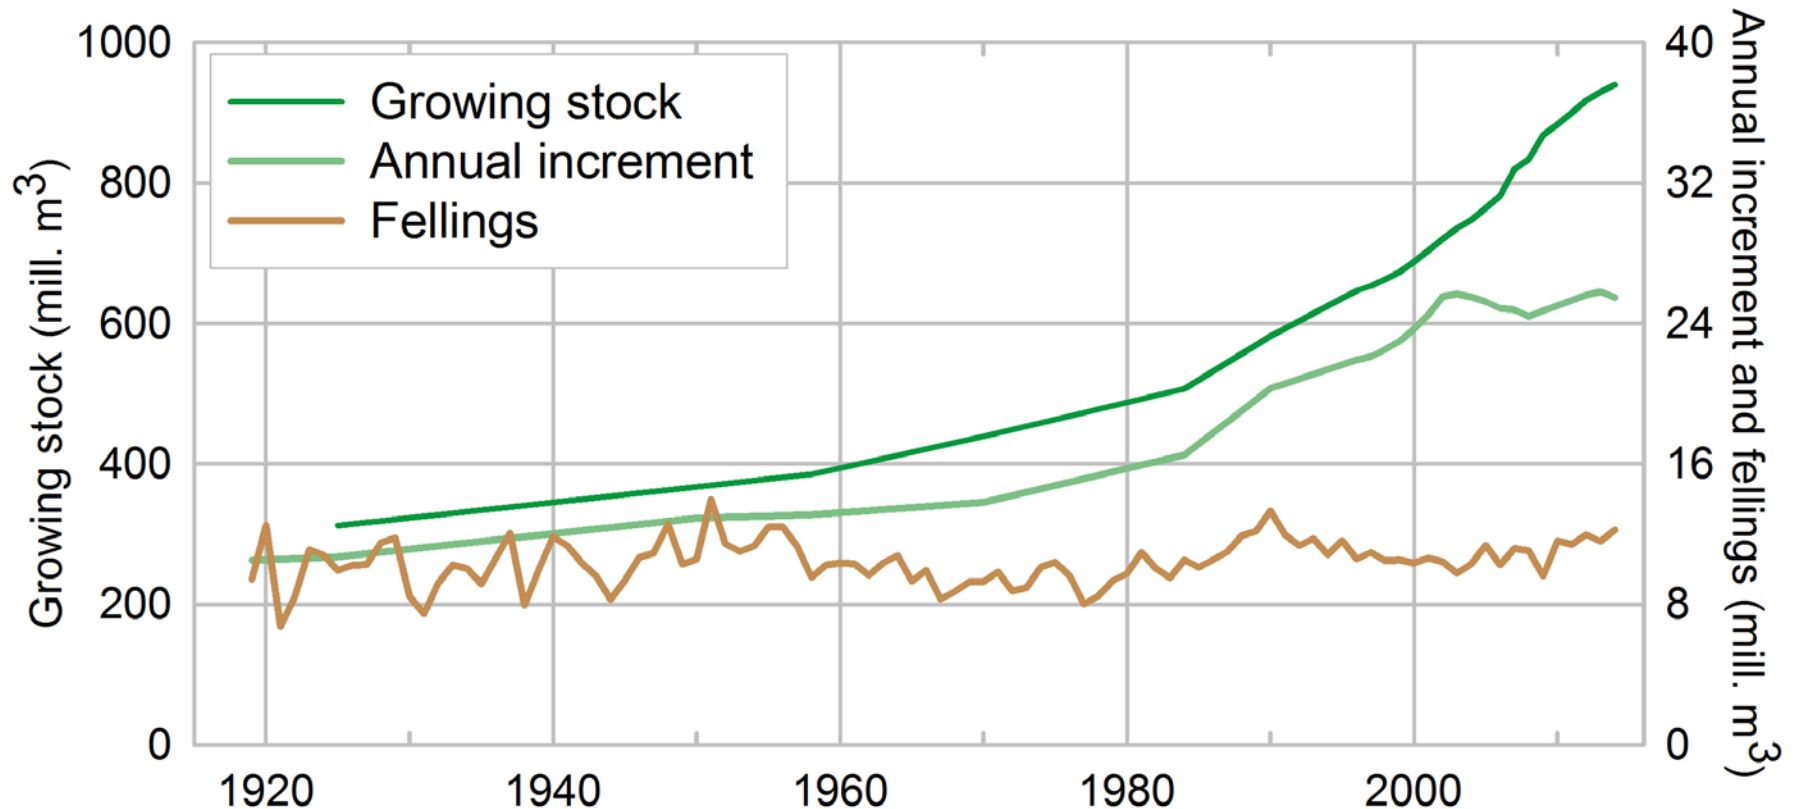

Growing stock, increment, fellings

Source: Norwegian Institute of Bioeconomy Research and Statistics Norway