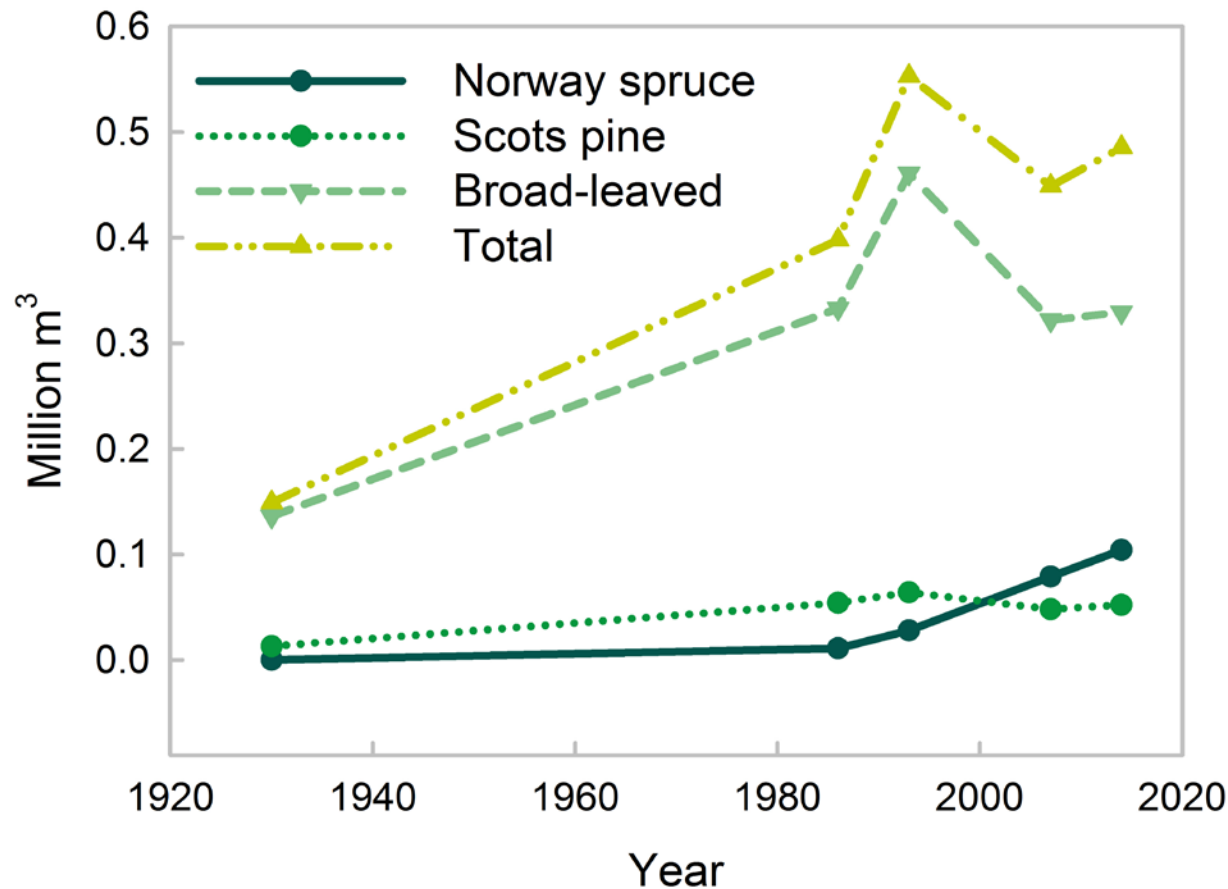

- 95 % - forest management
- 4 % - protected forest area
- 1 % - other use

Troms county:

- 1 % of coniferous area in Norway
- 13 % of broad-leaved area in Norway

Age classes

1-40 years: decrease
> 120 years: increase

Tree species distribution

Number of forest plants sold in Norway

Growing stock, increment, fellings

Source: Norwegian Institute of Bioeconomy Research and Statistics Norway

Troms: growing stock 1930-2014

2014:
2.5% of growing
stock in Norway

Troms: Afforestation - Norway spruce

Hectar

Troms: Gross increment at $DBH_{1.3} \geq 5$ cm

2014

1.9 % of
gross increment
in Norway

Forskning.no

Epirrita spp.

Truls Lerdhal