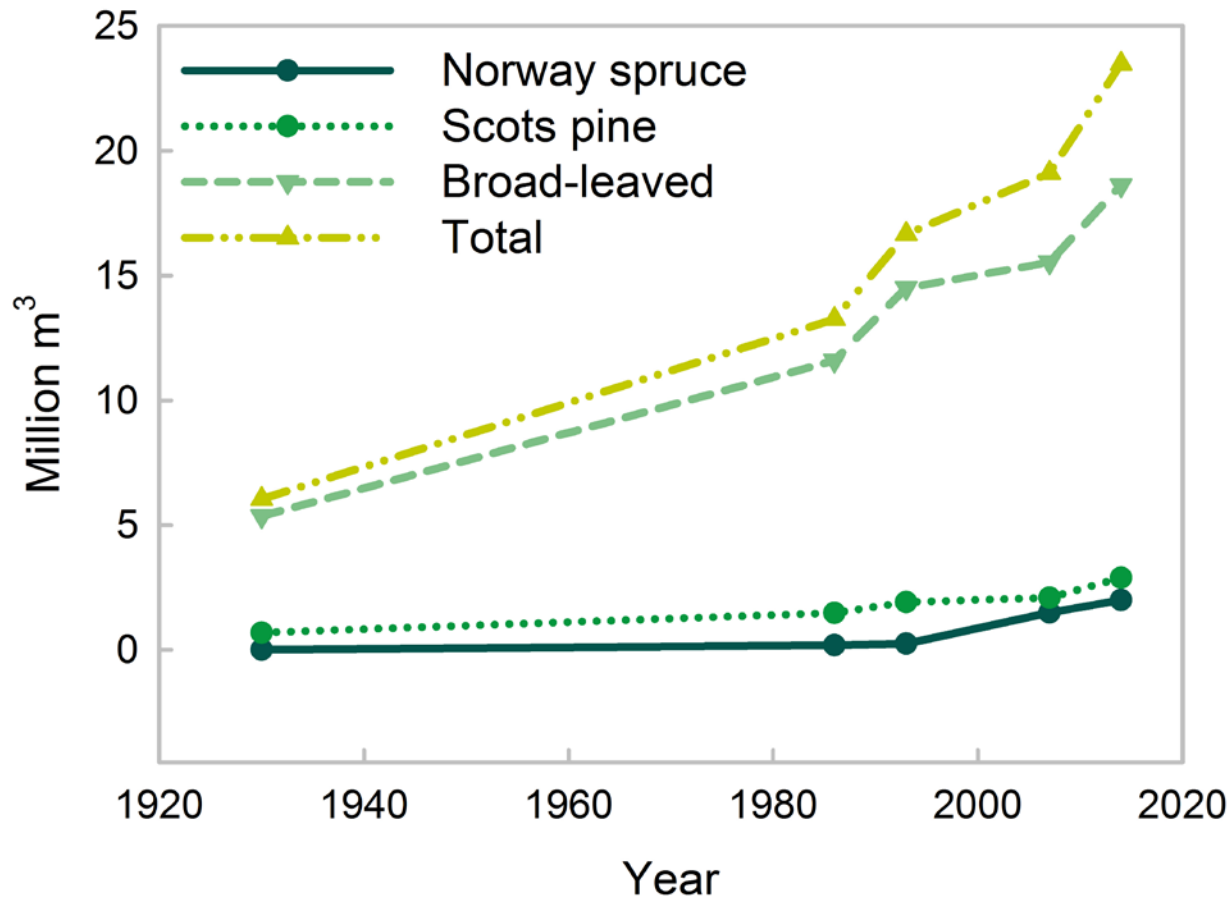

- 95 % - forest management
- 4 % - protected forest area
- 1 % - other use

Troms county:

- 1 % of coniferous area in Norway
- 13 % of broad-leaved area in Norway

Age classes

1-40 years: decrease
> 120 years: increase

Tree species distribution

Number of forest plants sold in Norway

Growing stock, increment, fellings

Source: Norwegian Institute of Bioeconomy Research and Statistics Norway

Troms: growing stock 1930-2014

2014:
2.5% of growing
stock in Norway

Troms: Afforestation - Norway spruce

Hectar

Troms: Gross increment at $DBH_{1.3} \geq 5$ cm

2014

1.9 % of
gross increment
in Norway

Forskning.no

Epirrita spp.

Truls Lerdhal