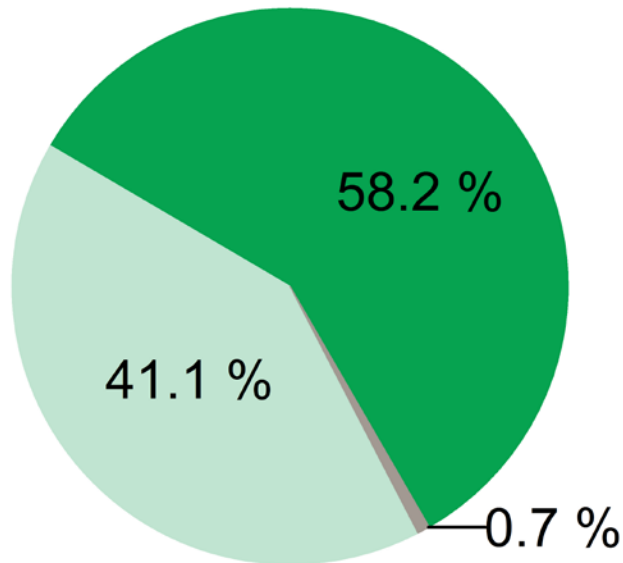

Troms 25 877 km²

Troms county:

Land area: 8 % of Norway's land area

Forest area: 6 % of Norway's forest area

Forest area

Norway 12.14 mill. ha

Troms 0.74 mill. ha

Norway:

- 95 % - forest management
- 4 % - protected forest area
- 1 % - other use

Troms county:

- 1 % of coniferous area in Norway
- 13 % of broad-leaved area in Norway

Age classes

1-40 years: decrease
> 120 years: increase