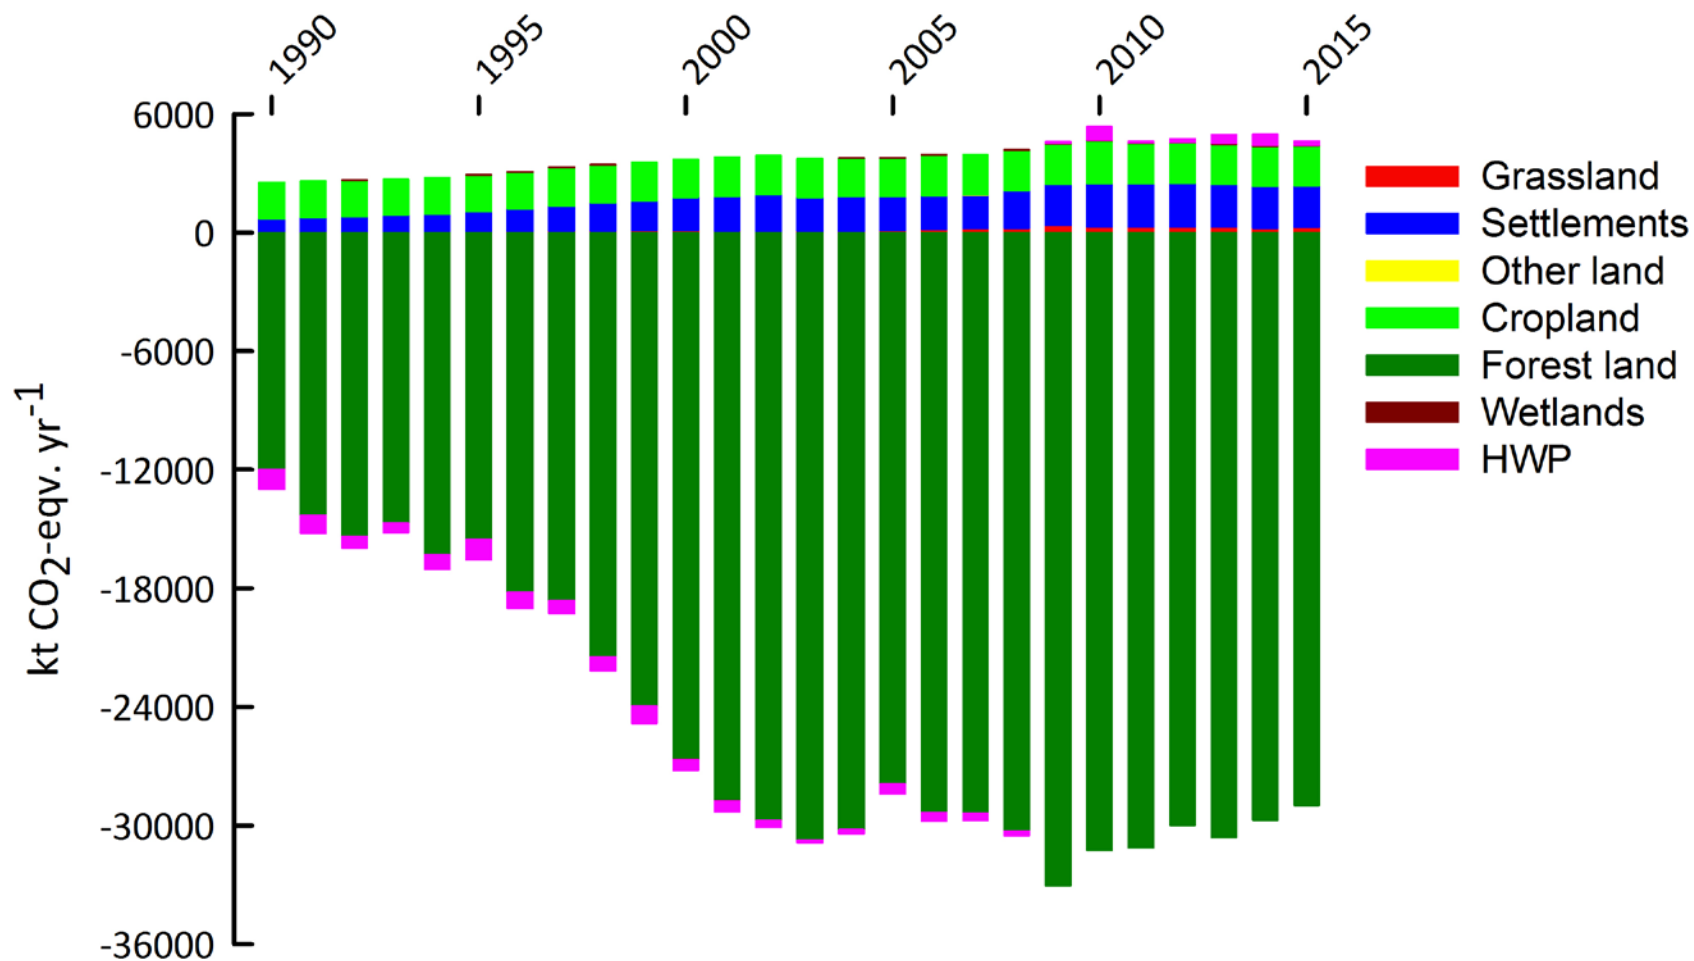

Tromsø, Norway 22-24 May 2017

Tromsø
-in Troms county

-372 km direct line
to Arctic circle
-about 9 hours drive

Norwegian National Forest Inventory

- Started in 1919
- Permanent plots: 22 000
- Visited by field crew: about 12 000
- 5-year rotation period

- Grid:
 - Area under coniferous limit 3x3 (Green)
 - Mountain area 3x9 (Blue)
 - Finnmark 9x9 (Red)

Land area

Norway 323 178 km²

- Forest area wood supply
- Other wooded land
- Bare land
- Water
- Agricultural land
- Other land

Troms: Afforestation - Norway spruce

Hectar

Troms: Gross increment at $DBH_{1.3} \geq 5$ cm

2014

1.9 % of
gross increment
in Norway

Forskning.no

Epirrita spp.

Truls Lerdhal

Troms: Harvest for sale & home consumption: about 37 % of gross increment (2014)

About 150 000 m³

LULUCF: Net CO₂ removals: 24.3 mill. CO₂-eqv.
Offsets about 50% of 53.9 mill. tons emissions

Vestre Istind 1 489 m.a.s.l, Troms